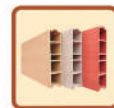

Easy installation w/ basic tools

Neat finish