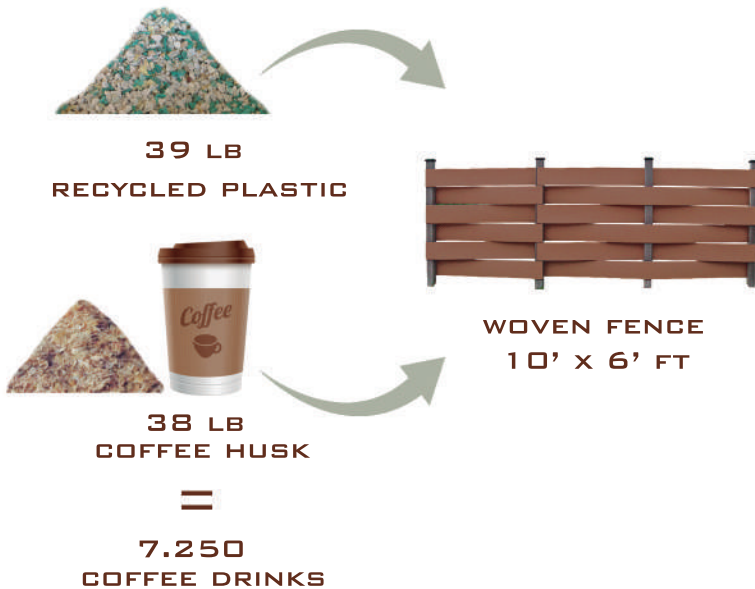

FENCES

A SUSTAINABLE PRODUCT
MADE OF COFFEE !

WOVEN FENCE

A woven style fence, representing the hand baskets used by farmers when harvesting coffee.

SOLID FENCE

A low maintenance fence with a slick appearance providing privacy to your property.

Coffee Wood® profiles modulated for easy assembly.

Coffee Wood® is a sustainable material made of coffee husk and recycled plastic. These materials once generated CO₂ during the burning process and waste in landfills / oceans.

Low moisture absorption

Splinter free

Colors available :

Coffee

Yellow

Orange

Gray

Green