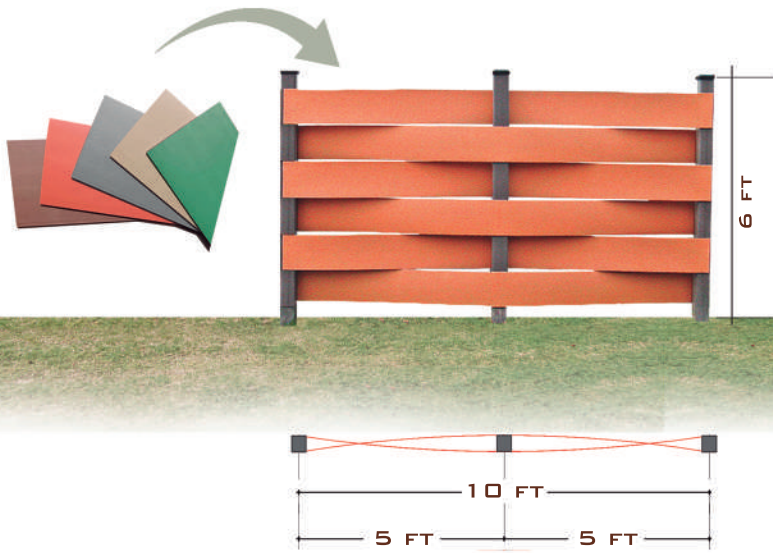

FENCES

A SUSTAINABLE PRODUCT
MADE OF COFFEE !

WOVEN FENCE

A woven style fence, representing the hand baskets used by farmers when harvesting coffee.

SOLID FENCE

A low maintenance fence with a slick appearance providing privacy to your property.

Coffee Wood® profiles modulated for easy assembly.

Coffee Wood® is a sustainable material made of coffee husk and recycled plastic. These materials once generated CO₂ during the burning process and waste in landfills / oceans.