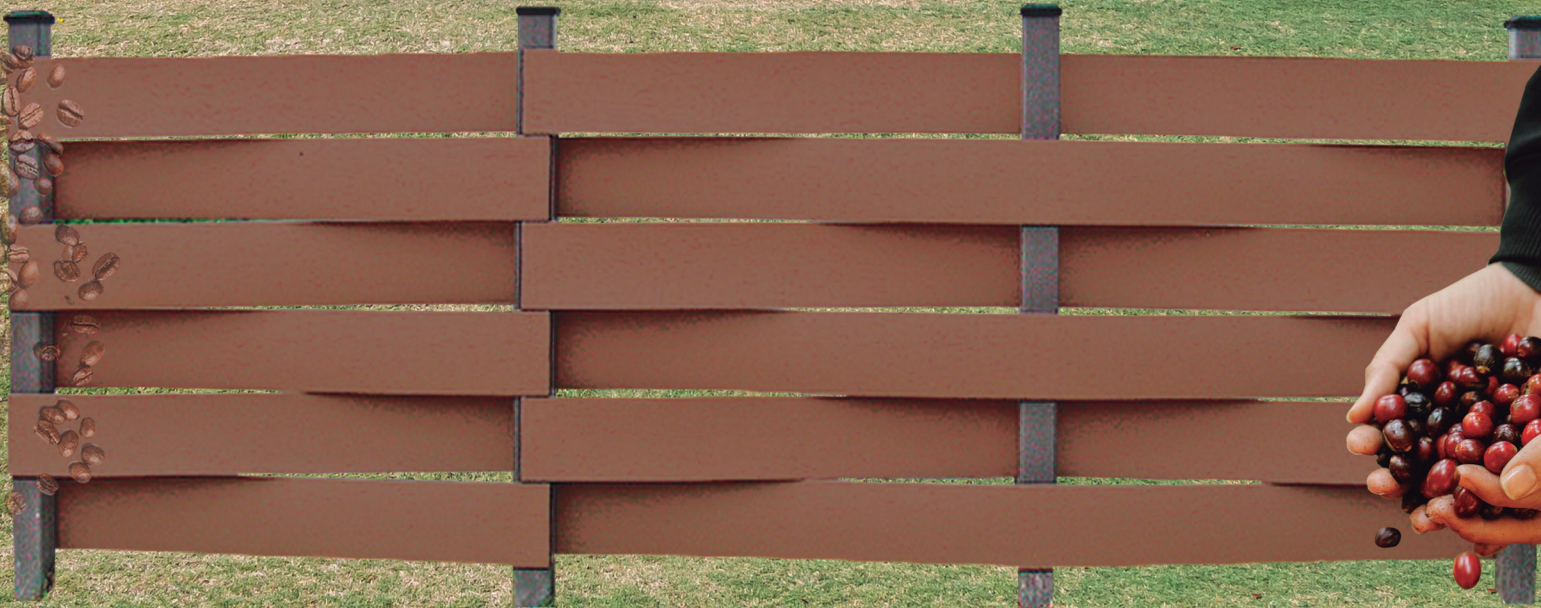

FENCES

A SUSTAINABLE PRODUCT
MADE OF COFFEE !

WOVEN FENCE

A woven style fence, representing the hand baskets used by farmers when harvesting coffee.

SOLID FENCE

A low maintenance fence with a slick appearance providing privacy to your property.

Coffee Wood® profiles modulated for easy assembly.

Coffee Wood® is a sustainable material made of coffee husk and recycled plastic. These materials once generated CO₂ during the burning process and waste in landfills / oceans.

High resistance and durable.

Weatherproof

Self-extinguishing

Eco - friendly

Easy installation w/ basic tools

Neat finish

Resistant to termites and insects

Low maintenance

Low moisture absorption

Splinter free

Colors available :

Coffee

Yellow

Orange

Gray

Green